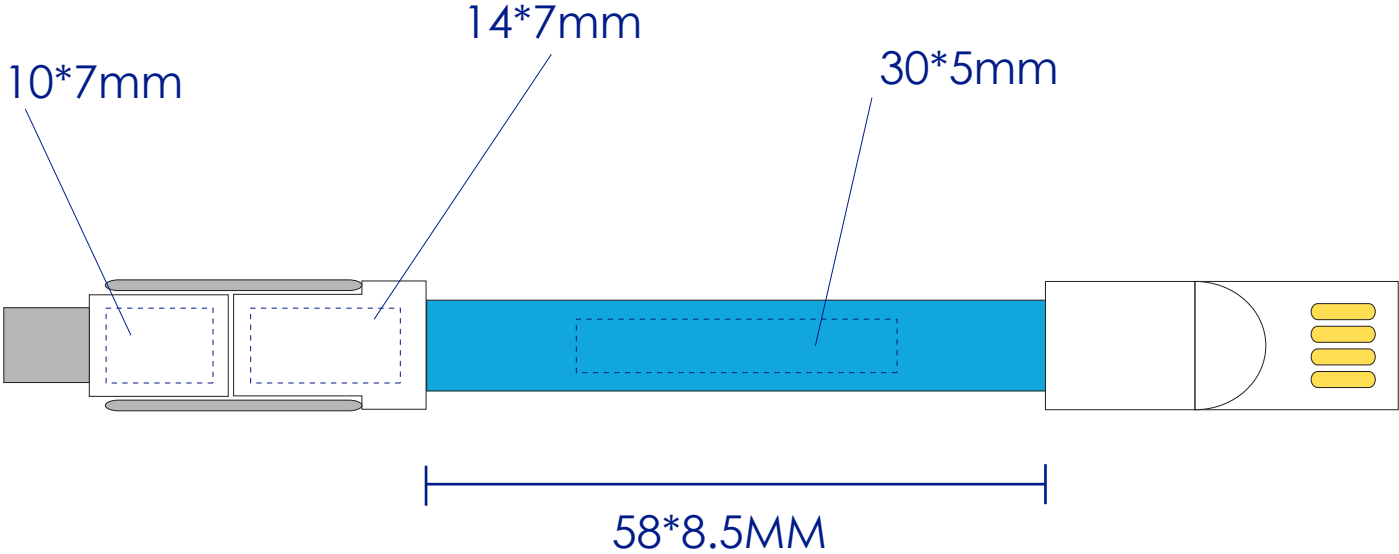

Approval Proof

Print Colours

Text

Keyring Colour

Blue

3in1 Charging Cable Keyring
Blue
Branding Method: Pad Printed

Logo Size

Terms & Conditions

It is the clients responsibility to check the above artwork has been produced correctly by our factory to suit the manufacturing process. Whilst every effort has been made to copy the artwork provided, certain pantones have a tolerance of -10% +10% colour variation. Please note colours can vary from monitor so always check the pantone. Any correction/amendments after Moulds/Screens have been created will result in a new Mould/Screen being required and charged. By signing off acceptance you have agreed to proceed and such no errors or omissions can be accepted or highlighted once the goods have been delivered.